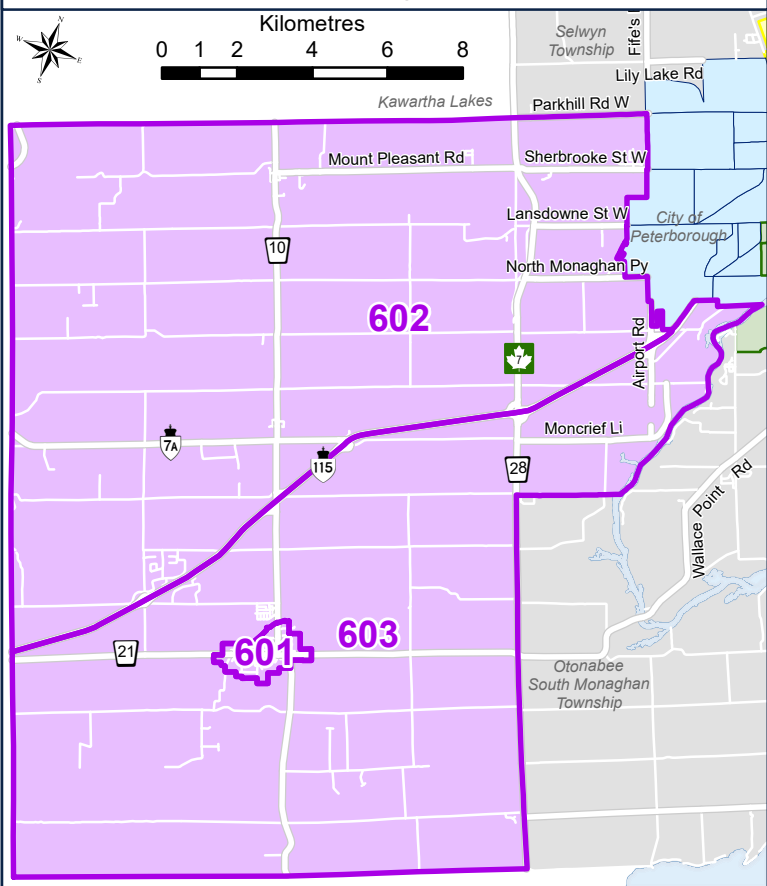

Peterborough Police Services - Patrol Atoms for City of Peterborough and Surrounding Area

Produced By:
Geomatics / Mapping Division
City of Peterborough 2021
Date Created: April 27, 2021

Inset: Cavan Monaghan Township