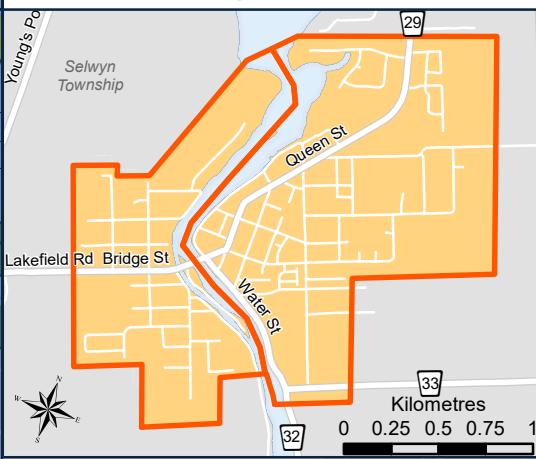

Inset: Village of Lakefield

Kilometres
0 0.25 0.5 1 1.5 2

1. **Patrol Atoms**
2. Team 1, Downtown Core of City of Peterborough
   - Team 2, North end of City of Peterborough
   - Team 3, West end of City of Peterborough
   - Team 4, East & South end of City of Peterborough
   - Team 5, Village of Lakefield
   - Team 6, Township of Cavan Monaghan