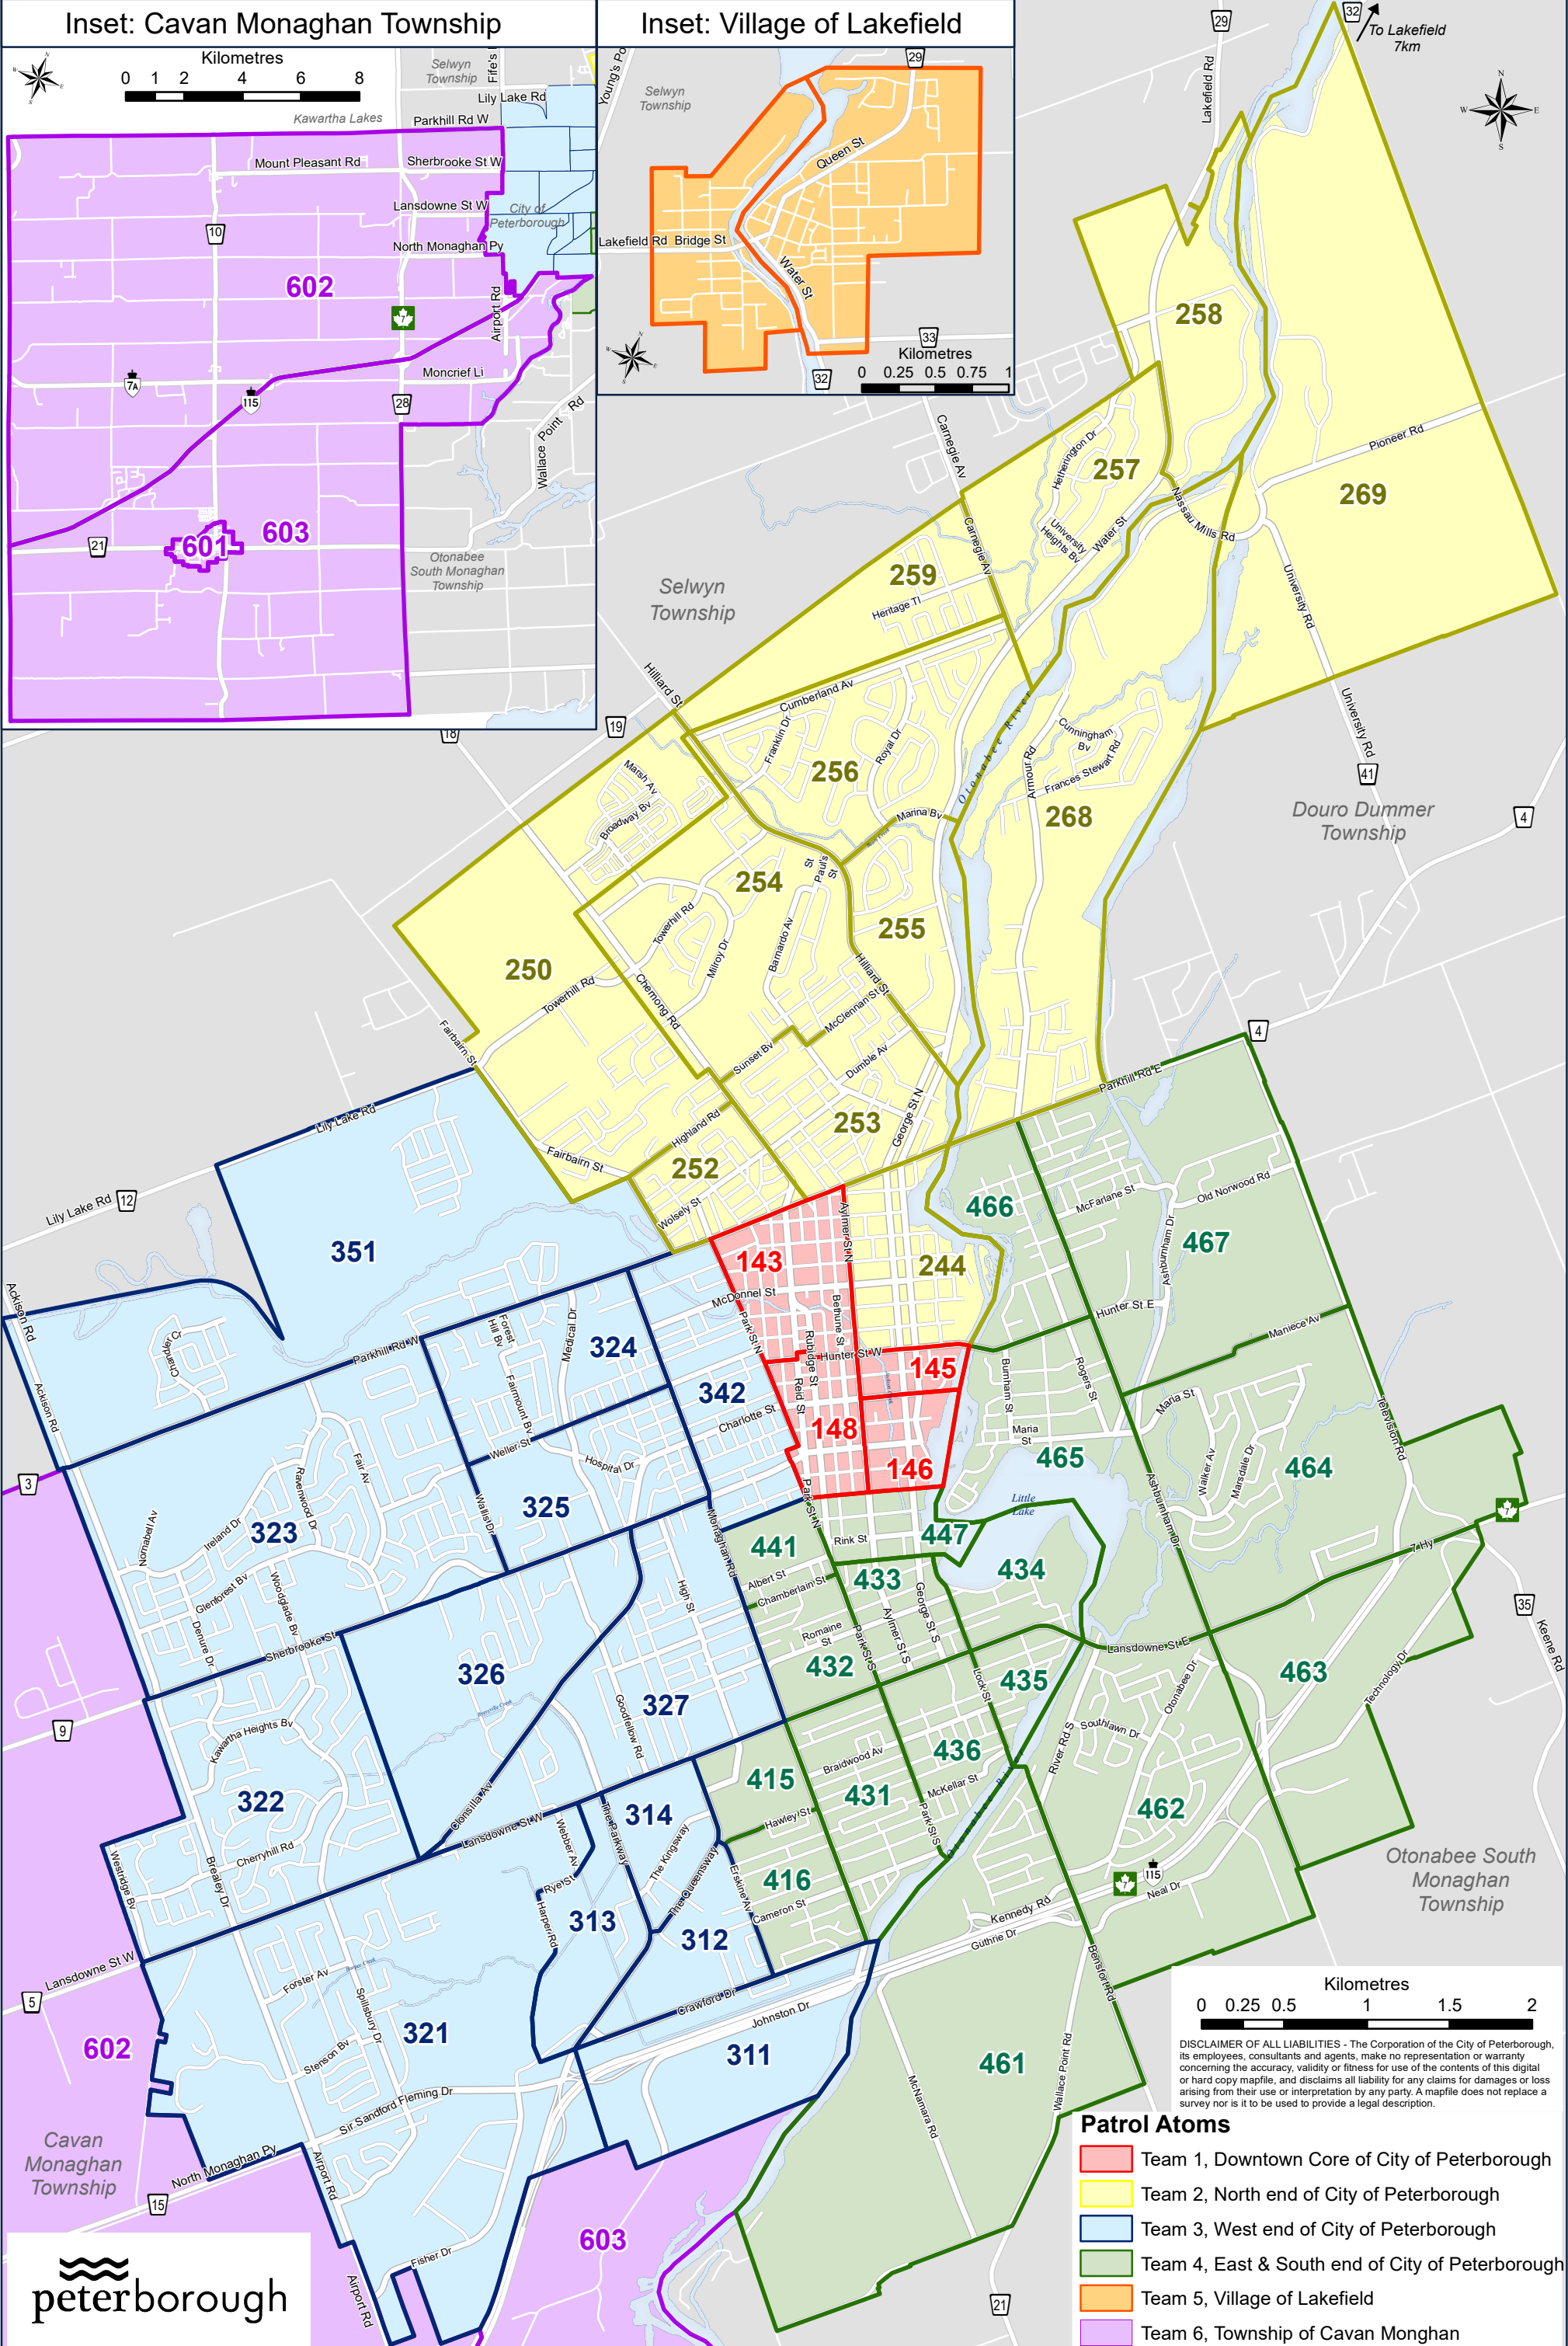

Inset: Village of Lakefield

Kilometres
0 0.25 0.5 1 1.5 2

1. **Patrol Atoms**
2. Team 1, Downtown Core of City of Peterborough
   - Team 2, North end of City of Peterborough
   - Team 3, West end of City of Peterborough
   - Team 4, East & South end of City of Peterborough
   - Team 5, Village of Lakefield
   - Team 6, Township of Cavan Monaghan